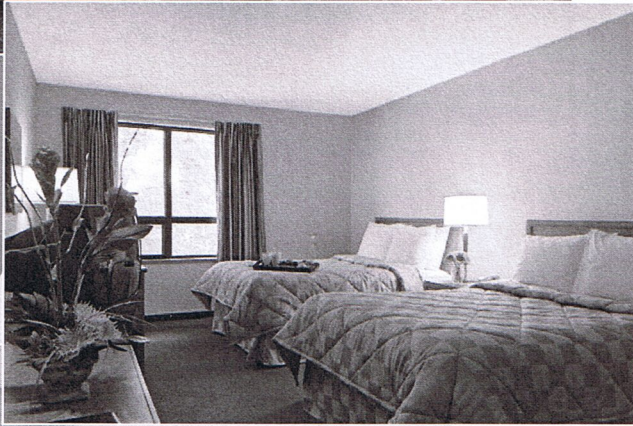

Stay in Comfort... Your home away from home!

Group Tour Services and Rates

Welcome to the
Comfort Inn Simcoe

Bright, comfortably decorated rooms that will make you feel right at home.

Central location on Hwy 3, ideally close to Wellington Park, Dining and Shopping.

Guest rooms are furnished with one queen bed or two double beds

Services Include:

- ☺ **Pre-Key Registration**
- ☺ **Express Baggage Handling** – Baggage handling is available with prior arrangements. The luggage will be delivered to your room within 30 minutes or less. (Group arrival must be within 45 minutes of preset estimated time of arrival.) A fee of \$3.00 per bag round trip applies.
- ☺ **Welcome Letter**
- ☺ **Welcome Gift/Snack**
- ☺ **Driver and Escort Information Packet**
- ☺ **Driver Discounted Room Rate**
- ☺ **Complimentary Policy** – One complimentary room for the tour escort is available once the minimum 15-guest room has been reached.
- ☺ **Departure Gift/Snack**
- ☺ **Group Tour Menu** Available
- ☺ **Complimentary Bus Parking**