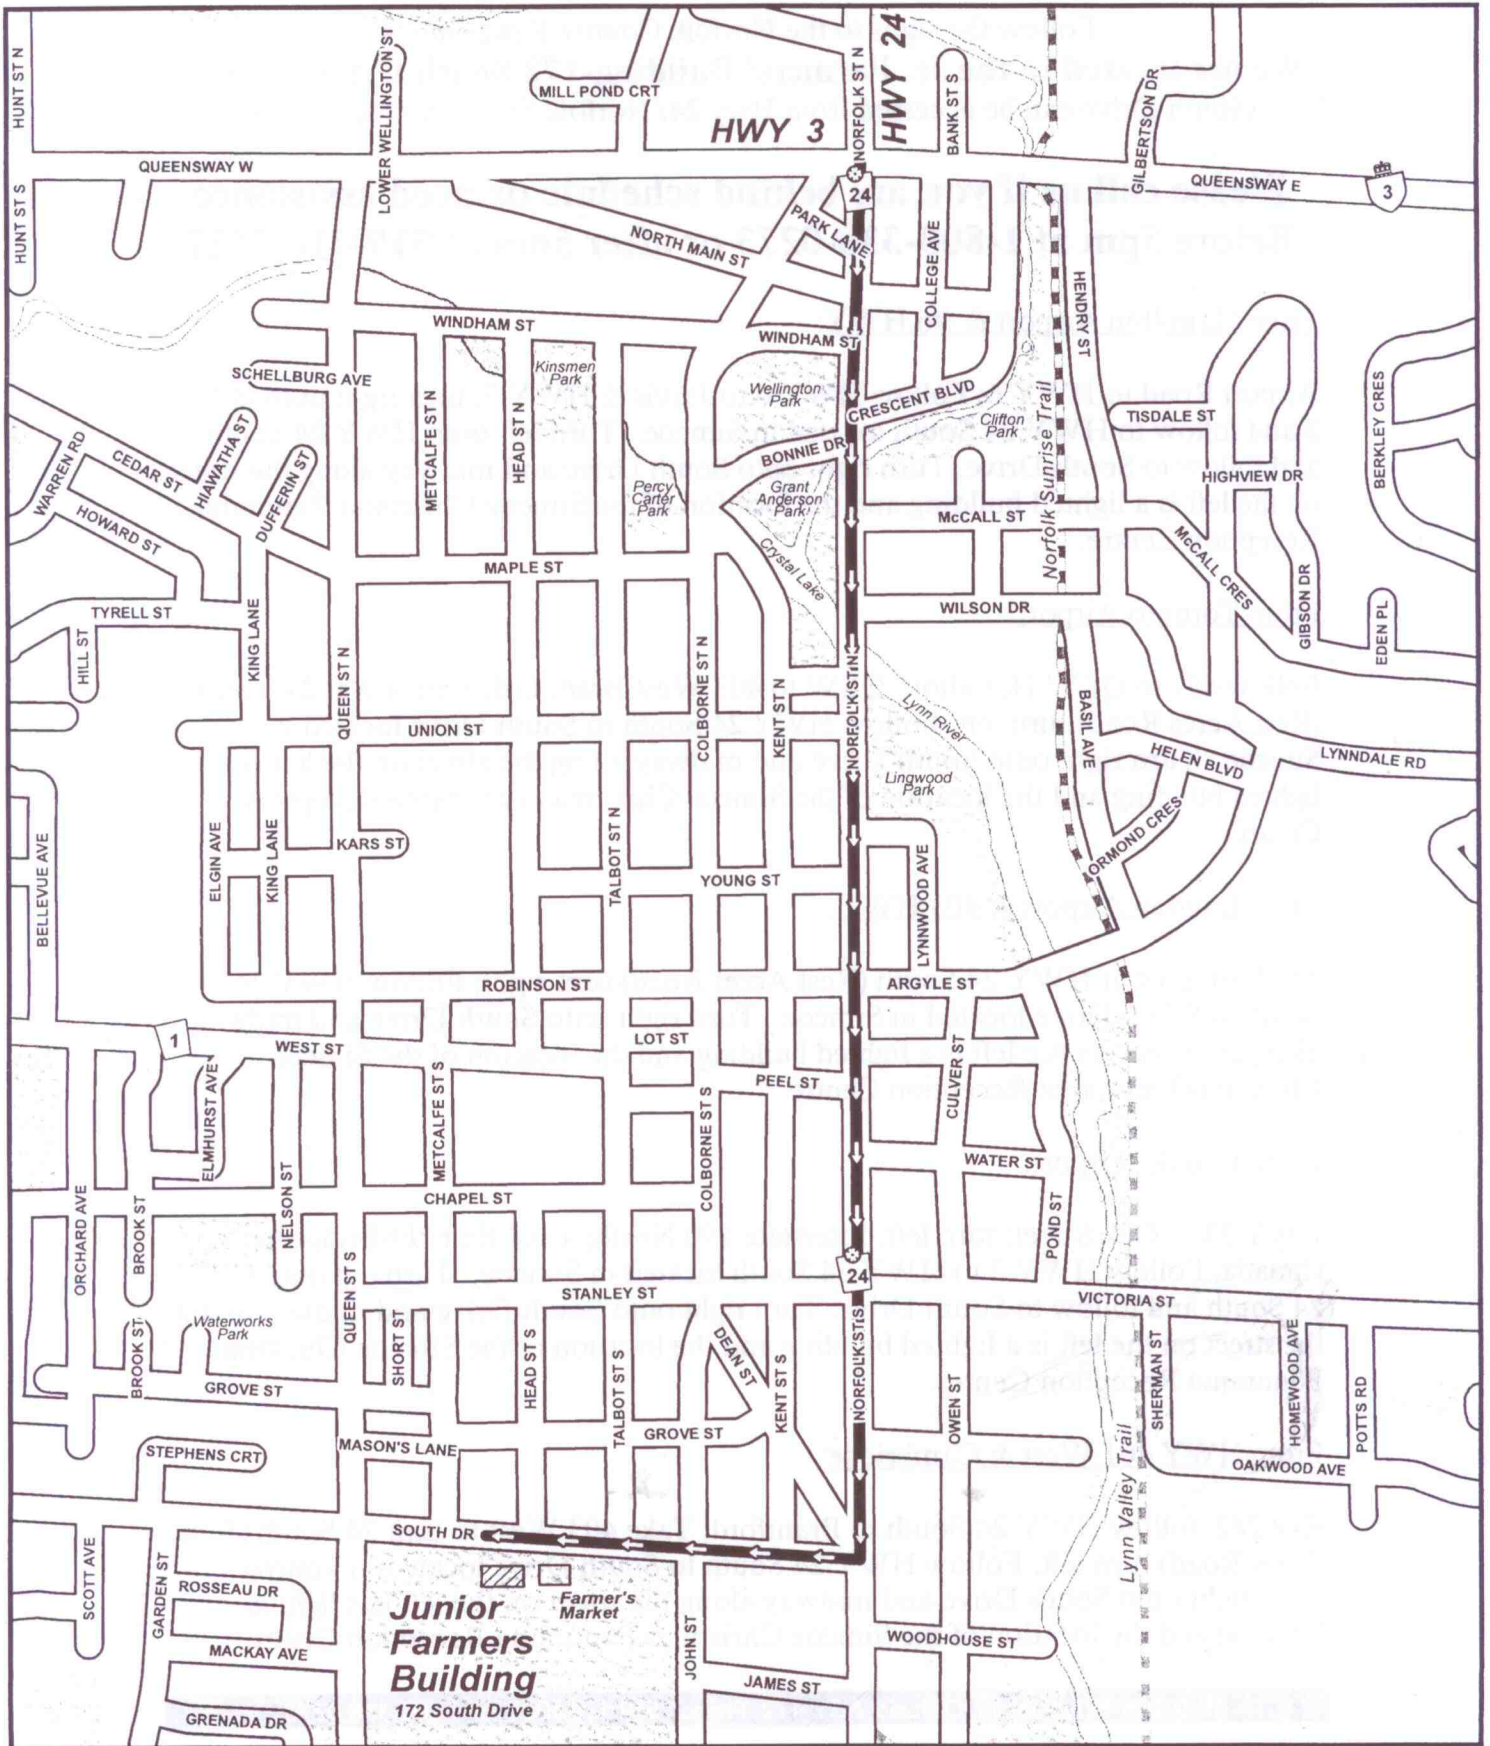

Directional Map From Highway 3 To Junior Farmers Building

Please give these directions to your motor coach driver

Follow the signs to the Norfolk County Fairgrounds

We are located in the Jr. Farmers' Building-172 South Drive, Simcoe
(South Drive can be accessed from Hwy 24/Norfolk Street or Queen Street)

Please call us if you are behind schedule or need assistance
Before 5pm at 1-800-338-0273 or after 5pm at 519-410-9627

From Hamilton Airport & #6 HWY:

Airport Road to HWY 6; Follow HWY 6 to Jarvis & HWY 3, turn right onto HWY 3 and follow to HWY 24 South located in Simcoe. Turn left onto HWY 24 South and follow to South Drive. Turn right onto South Drive and midway along the street on the left is a lighted building and the location of the Simcoe Christmas Panorama Reception Centre.

From Toronto Airport:

Follow 401 to QEW Hamilton; QEW to 403 West-Brantford; Exit 403 at 24 South (Rest Acres Road) turn left; Follow HWY 24 South to South Drive located in Simcoe. Turn right onto South Drive and midway along the street on the left is a lighted building and the location of the Simcoe Christmas Panorama Reception Centre.

From London Airport & 403 HWY:

403 East; Exit at HWY 24 South (Rest Acres Road) turn right; Follow HWY 24 South to South Drive located in Simcoe. Turn right onto South Drive and midway along the street on the left is a lighted building and the location of the Simcoe Christmas Panorama Reception Centre.