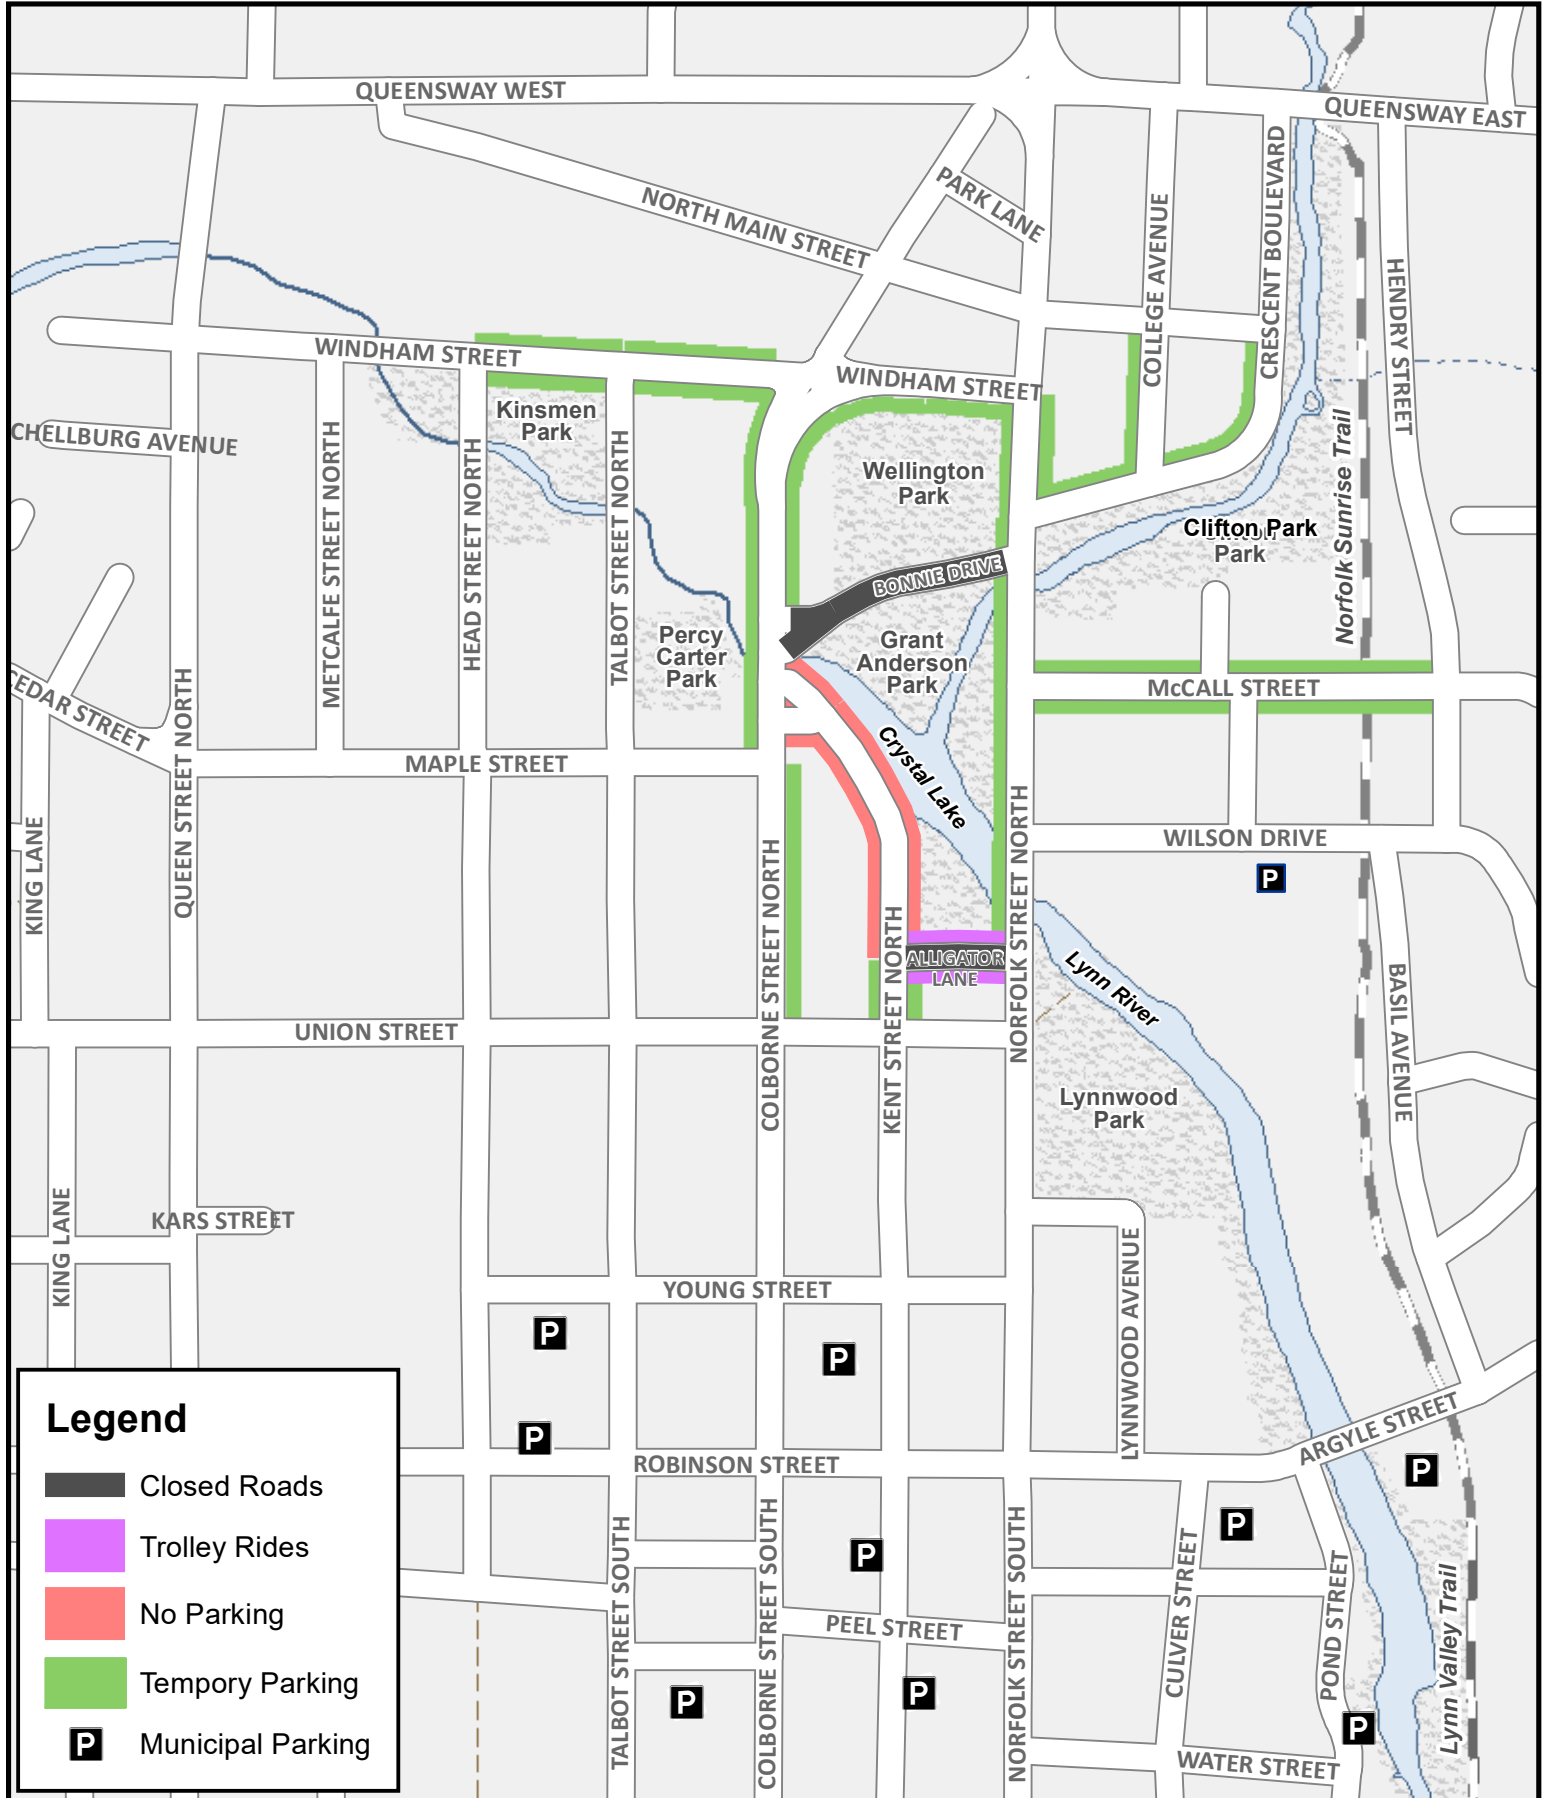

Simcoe Christmas Panorama

Temporary Road Closure And Parking

0 35 70 140 210 Meters

Legend

- Closed Roads
- Trolley Rides
- No Parking
- Tempory Parking
- Municipal Parking